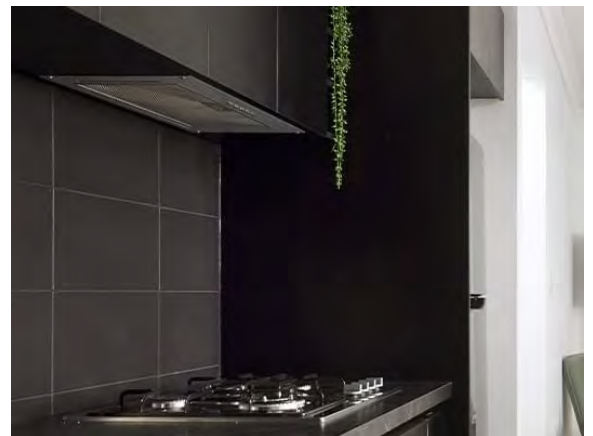

*TERMS & CONDITIONS

The Designer Kitchen Promotion is valid until 30th July 2024, any extension of this promotion is by management discretion. Baywood Designer Homes reserves the right to discontinue, suspend, or terminate the offer at anytime without notice. The Designer Kitchen Promotion is valid for eligible clients who pay a preliminary agreement initial payment during the offer term and enter into a building contract with Baywood Designer Homes or subject to management discretion by the 30th July 2024. The Designer Kitchen Promotion is available on all Baywood Designer Homes Standard floor plans and at managements discretion on custom or modified a plan. Any inclusion within the offer not required is deemed forfeited and is not redeemable for cash, credit, or substitution. Clients of Baywood Designer Homes are required to pay the total cost of contract to be eligible to receive offer. The Designer Kitchen Promotion cannot be split or altered outside of the upgrades specified. Baywood Designer Homes reserves the right to terminate or amend the terms and conditions at any time without notice. For any unforeseen reason Baywood Designer Homes reserves the right to substitute any product of equal or greater value at management discretion. The Designer Kitchen Promotion must be installed during the build contact timeframe by Baywood Designer Homes preferred supplier. All images utilised in marketing materials in association with the Designer Collection offer are indicative only and may vary from actual products. Specific products images have been provided by suppliers and Baywood Designer Homes takes no responsibility for accuracy.